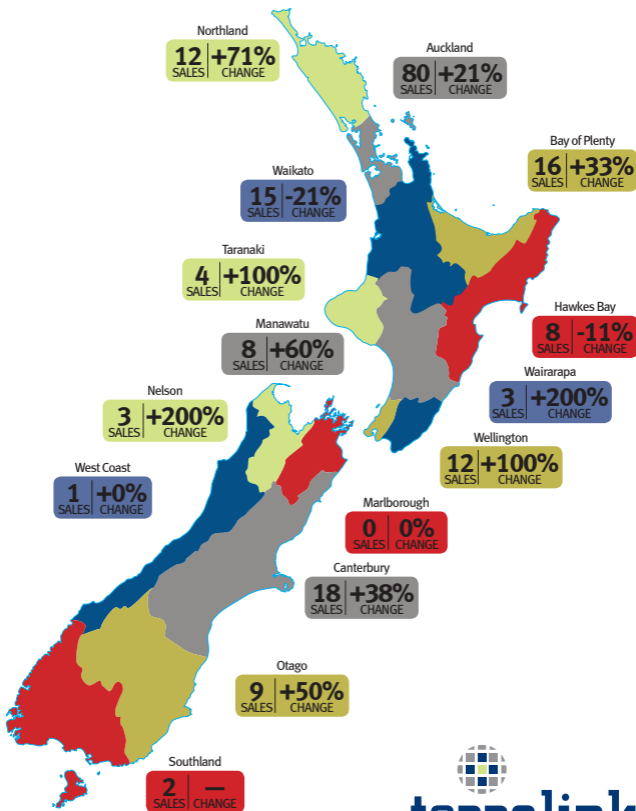

NOVEMBER–DECEMBER MORTGAGEE SALES

This report and archived reports of previous months can be accessed at WWW.ZOODLE.CO.NZ